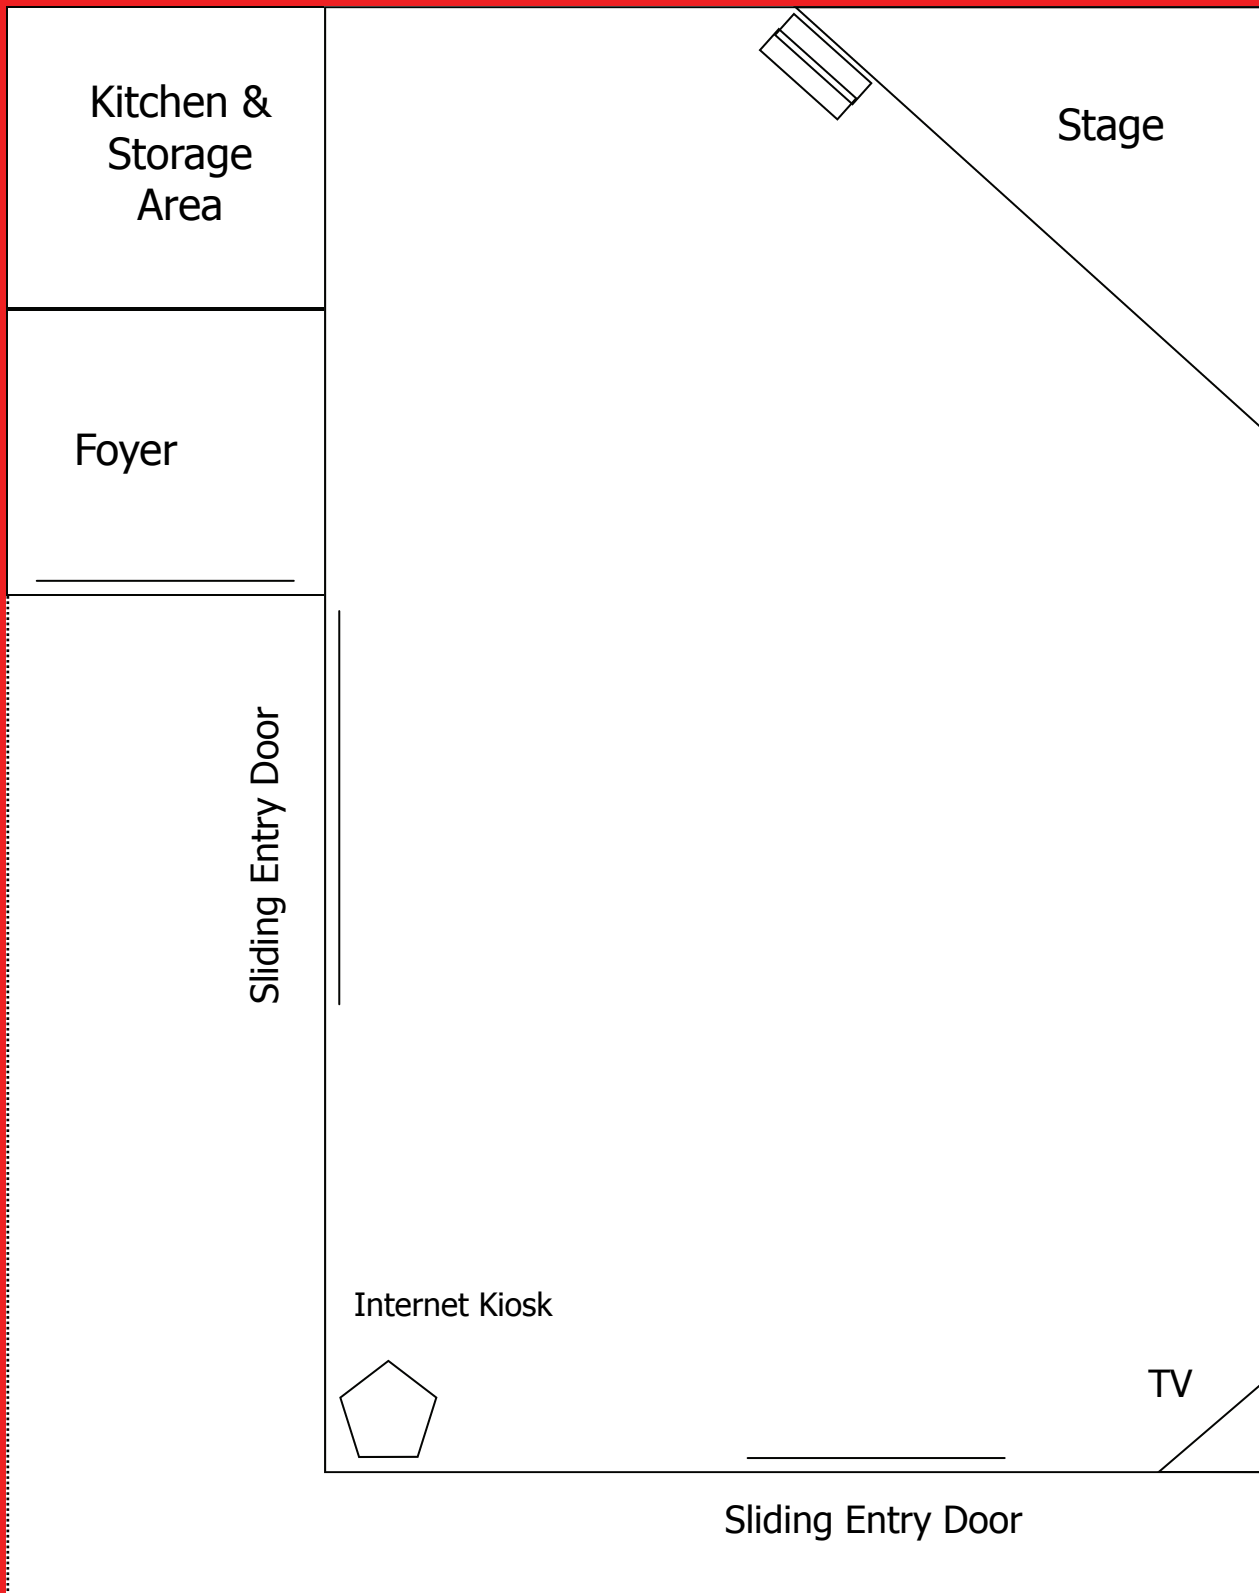

FLOOR PLAN

Recreation Room

Shoal Bay Holiday Park

(will comfortably seat 70 delegates theatre style)

Covered Verandah